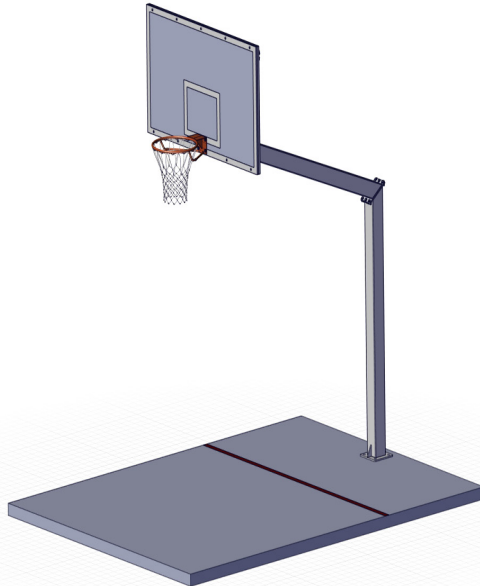

BUT DE BASKET 3X3 DÉPORT 2.25M - TETE FIXE HAUTEUR 3.05M - COMPETITION
GOAL OF BASKET-BALL 3X3 OFFSET 2.25M - FIXED HEAD 3.05M - COMPETITION

BB131604RE-FIXE-A	①
BB131704RE-FIXE-A	②
BB031050-RENF	③
BB031051-RENF	④
BB131602RE-FIXE-A	⑤
BB131702RE-FIXE-A	⑥